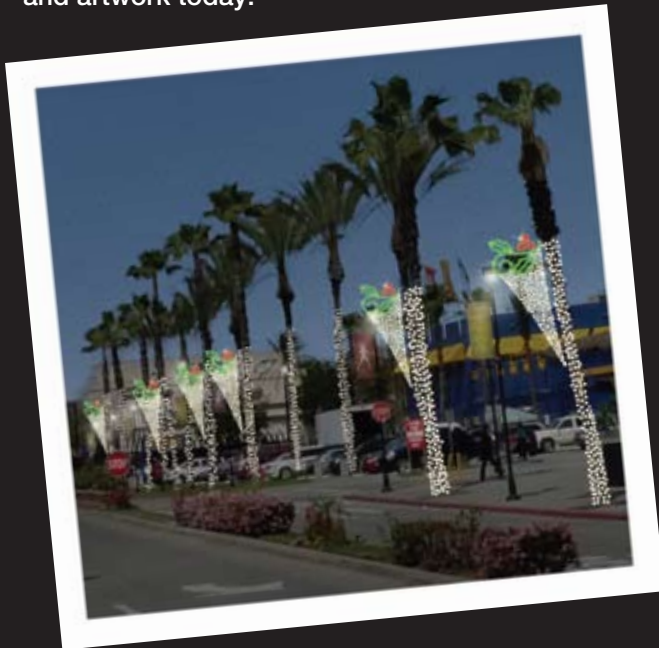

select Pole  
Mounts are  
**25% off**  
+ FREE Installation

Save 25% off our newest designer pole mounts! PLUS if you're in California you'll receive FREE INSTALLATION the first year. This unbeatable deal is only available while supplies last - these are sure to sell out so don't delay!

There is still time for a magnificent holiday program - call us for your free site evaluation and artwork today!

Holly Wave

Swish Wave

Star Wave

Dancing Tree

Holly Wave (8' tall)  
~~\$1,075.00~~ Now: \$806.25